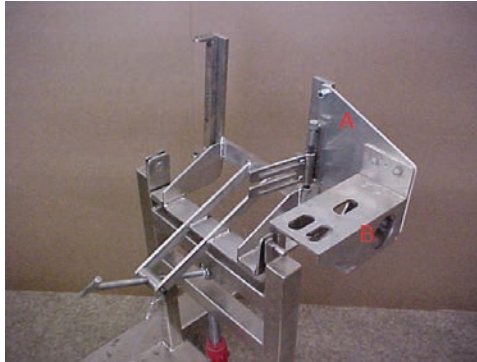

*Adjustable height & tilt!*

# Bag Closer Stand

Mobile, adjustable stand for Model 872, 873, 893 & 910 narrow mount automatic Kwik Lok machines & Bedford Close-It bag closing machine.

Standard Features:

- 3" casters with lock
- Nickle plated steel frame
- Adjustable for height and tilt