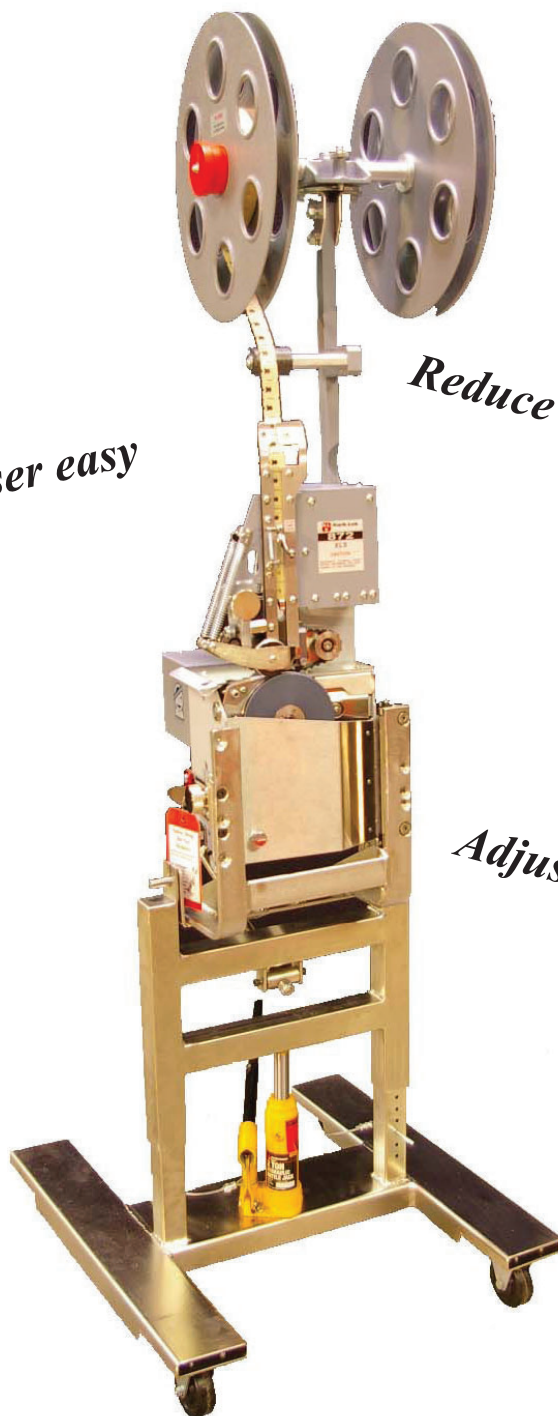

### Bag Closer Stand

Mobile, adjustable stand for Model 872, 873, 893 & 910 narrow mount automatic Kwik Lok machines & Bedford Close-It bag closing machines.

*Makes your closer easy  
to move.*

*Reduce back injuries!*

*Adjustable height & tilt!*

# Bag Closer Stand

Mobile, adjustable stand for Model 872, 873, 893 & 910 narrow mount automatic Kwik Lok machines & Bedford Close-It bag closing machine.

Standard Features:

- 3" casters with lock
- Nickle plated steel frame
- Adjustable for height and tilt