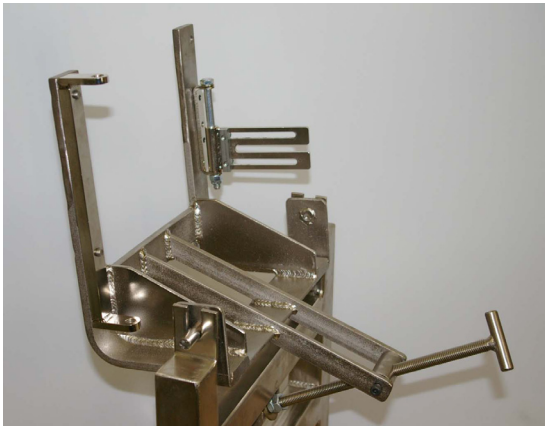

Bag Closer Stand

Mobile, adjustable stand for Model 872, 873 & 893 automatic Kwik Lok machines & Bedford Close-It bag closing machines.

Makes your closer easy to move.

Reduce back injuries!

Adjustable height & tilt!

RYAN
TECHNOLOGY, INC.

Bag Closer Stand

Mobile, adjustable stand for Model 872, 873 & 893 automatic Kwik Lok machines & Bedford Close-It bag closing machine.

Standard Features:

- 3" casters with lock
- Nickle plated steel frame
- Adjustable for height and tilt

Optional bracket (A) for bag tensioner unit (B).

The closer mounts to the stand with the same brackets as it would mount to a conveyor.

The stand is universal; right or left handed closers can be used.

Optional Yellow Safety Bar