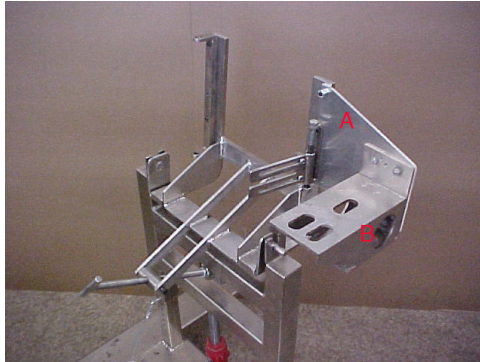

Bag Closer Stand

Mobile, adjustable stand for Model 872, 873 & 893 automatic Kwik Lok machines & Bedford Close-It bag closing machines.

Makes your closer easy to move.

Reduce back injuries!

Adjustable height & tilt!

RYAN
TECHNOLOGY, INC.

Bag Closer Stand

Mobile, adjustable stand for Model 872, 873 & 893 automatic Kwik Lok machines & Bedford Close-It bag closing machine.

Standard Features:

- 3" casters with lock
- Nickle plated steel frame
- Adjustable for height and tilt

Optional bracket (A) for bag tensioner unit (B).

The closer mounts to the stand with the same brackets as it would mount to a conveyor.

The stand is universal; right or left handed closers can be used.

Optional Yellow Safety Bar