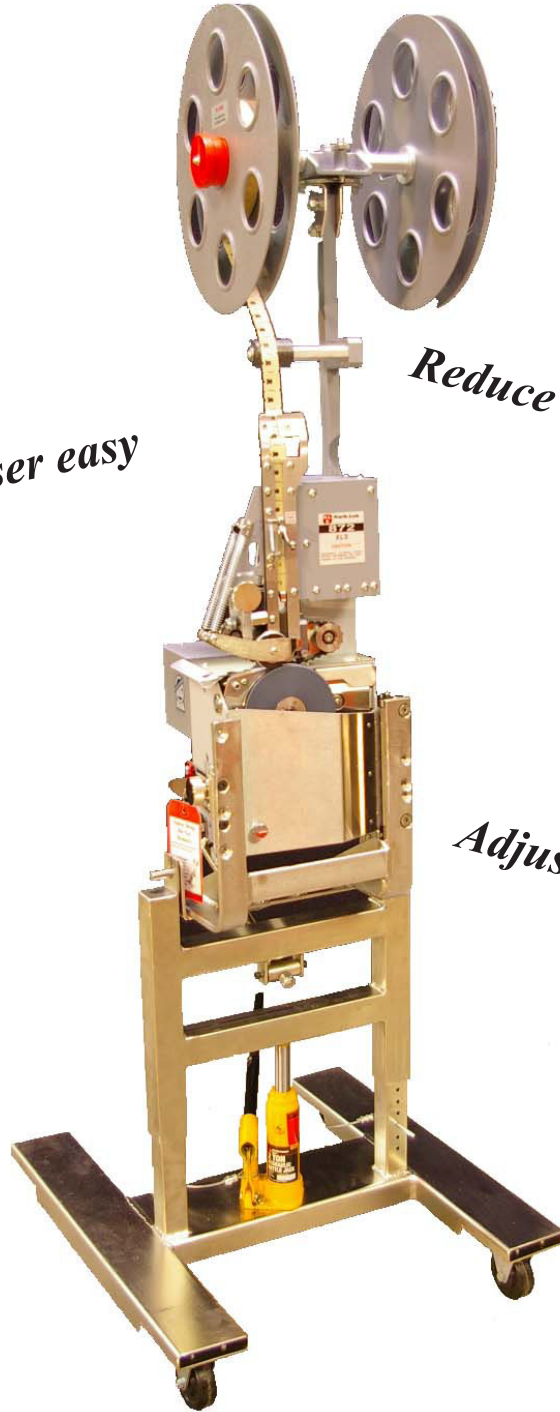

Bag Closer Stand

Mobile, adjustable stand for Model 872, 873 & 893 automatic Kwik Lok machines & Bedford Close-It bag closing machines.

Makes your closer easy to move.

Reduce back injuries!

Adjustable height & tilt!

RYAN
TECHNOLOGY, INC.

Bag Closer Stand

Mobile, adjustable stand for Model 872, 873 & 893 automatic Kwik Lok machines & Bedford Close-It bag closing machine.

Standard Features:

- 3" casters with lock
- Nickle plated steel frame
- Adjustable for height and tilt

Optional bracket (A) for bag tensioner unit (B).

The closer mounts to the stand with the same brackets as it would mount to a conveyor.

The stand is universal; right or left handed closers can be used.

Optional Yellow Safety Bar