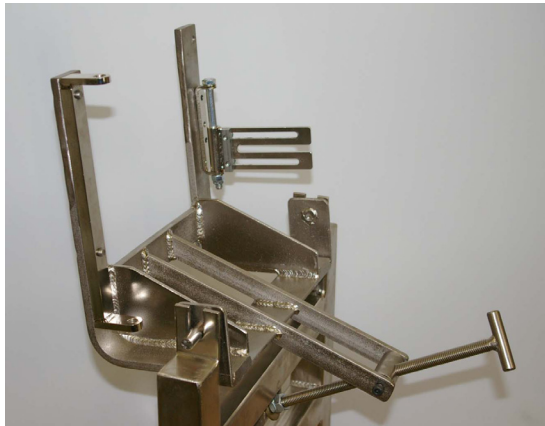

*Any Way You Want
to Slice It, a* **RYAN** *is Always Best*
Technology, Inc.

Product Specification Sheet

Bag Closer Stand

Mobile, adjustable stand for Model 872, 873, 893 & 910 narrow mount automatic Kwik Lok machines.

Stainless version now available in 2022!

*Makes your closer easy
to move.*

Reduce back injuries!

Adjustable height & tilt!

Bag Closer Stand

**Mobile, adjustable stand for Model 872, 873, 893 & 910 narrow mount automatic Kwik Lok machines.
Stainless version now available in 2022!**

Standard Features:

- 3" casters with lock
- Nickle plated steel frame
- Adjustable for height and tilt

Optional bracket (A) for bag tensioner unit (B).

The closer mounts to the stand with the same brackets as it would mount to a conveyor.

The stand is universal; right or left handed closers can be used.

Optional Yellow Safety Bar