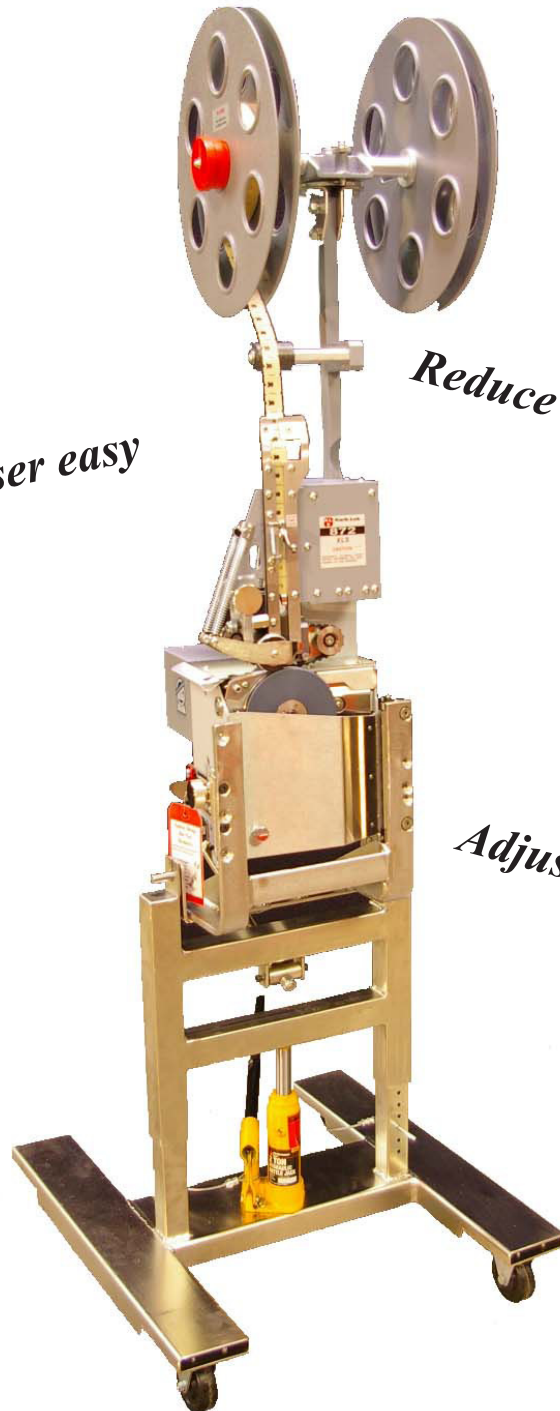

*Any Way You Want
to Slice It, a* **RYAN** *is Always Best*
Technology, Inc.

Product Specification Sheet

Bag Closer Stand

Mobile, adjustable stand for Model 872, 873, 893 & 910 narrow mount automatic Kwik Lok machines.

Stainless version now available in 2022!

*Makes your closer easy
to move.*

Reduce back injuries!

Adjustable height & tilt!

Bag Closer Stand

**Mobile, adjustable stand for Model 872, 873, 893 & 910 narrow mount automatic Kwik Lok machines.
Stainless version now available in 2022!**

Standard Features:

- 3" casters with lock
- Nickle plated steel frame
- Adjustable for height and tilt

Optional bracket (A) for bag tensioner unit (B).

The closer mounts to the stand with the same brackets as it would mount to a conveyor.

The stand is universal; right or left handed closers can be used.

Optional Yellow Safety Bar