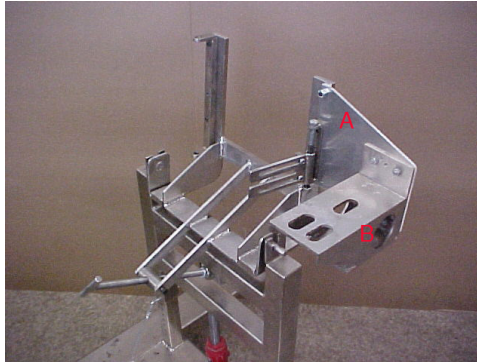

Stainless version now available in 2022!

*Makes your closer easy
to move.*

Reduce back injuries!

Adjustable height & tilt!

Bag Closer Stand

**Mobile, adjustable stand for Model 872, 873, 893 & 910 narrow mount automatic Kwik Lok machines.
Stainless version now available in 2022!**

Standard Features:

- 3" casters with lock
- Nickle plated steel frame
- Adjustable for height and tilt

Optional bracket (A) for bag tensioner unit (B).

The closer mounts to the stand with the same brackets as it would mount to a conveyor.

The stand is universal; right or left handed closers can be used.

Optional Yellow Safety Bar