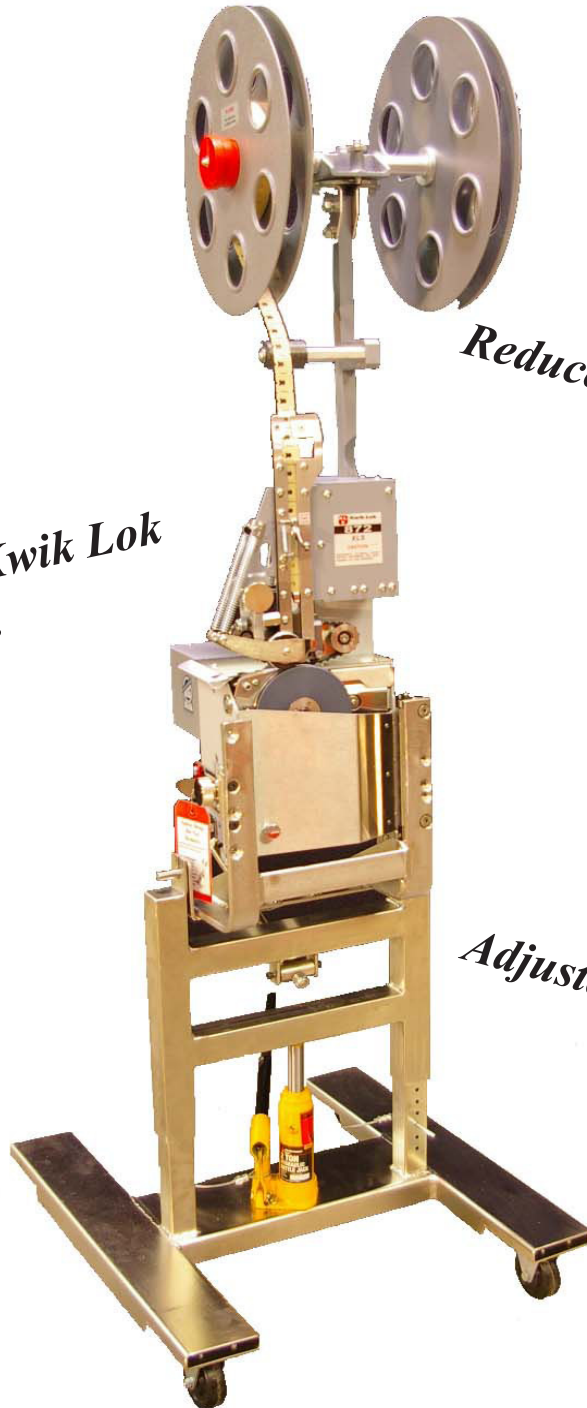

## Kwik Lok Stand

Mobile, adjustable stand for Model 872, 873 & 893 automatic bag closing machines.

*Makes your Kwik Lok  
easy to move.*

*Reduce back injuries!*

*Adjustable height & tilt!*

**RYAN**  
TECHNOLOGY, INC.

# Kwik Lok Stand

Mobile, adjustable stand for Model 872, 873 & 893 automatic bag closing machines.

Standard Features:

- 3" casters with lock
- Nickle plated steel frame
- Adjustable for height and tilt

Optional bracket to mount bag tensioner unit to stand.

The closer mounts to the stand with the same brackets as it would mount to a conveyor.

The stand is universal; right or left handed closers can be used.